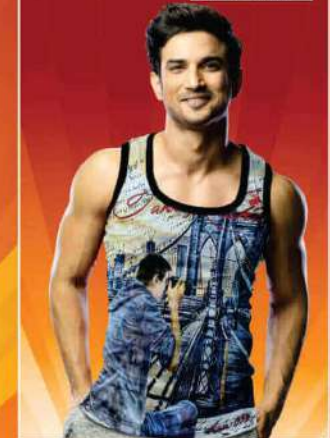

USE THE
RANJIT
SMART
PREMIUM INNERWEAR

Bold #03