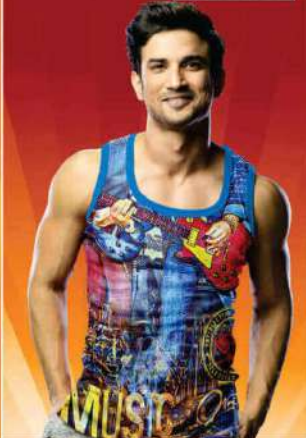

USE THE
RANJIT
SMART
PREMIUM INNERWEAR

Bold #03