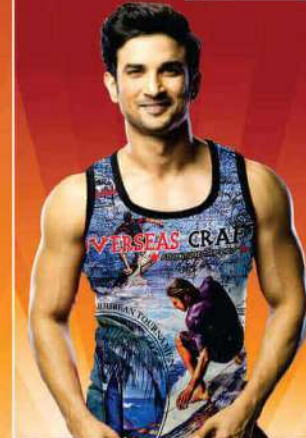

USE THE
RANJIT
SMART
PREMIUM INNERWEAR

Bold #03