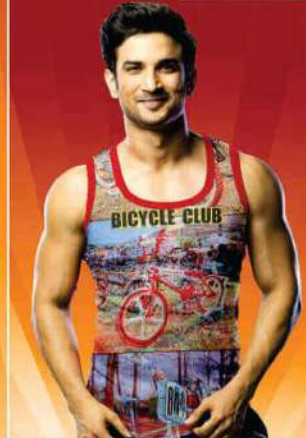

USE THE
RANJIT
SMART
PREMIUM INNERWEAR

Bold #03