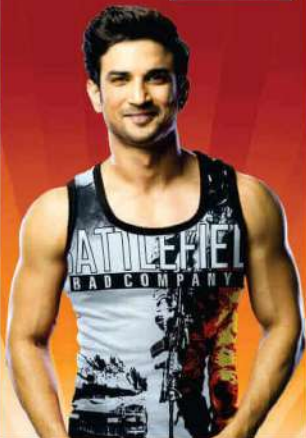

USE THE
RANJIT
SMART
PREMIUM INNERWEAR

SMART WHITE

USE THE
RANJIT
SMART
PREMIUM INNERWEAR

SMART COLOUR

USE THE
RANJIT
SMART
PREMIUM INNERWEAR

Bold #01

USE THE
RANJIT
SMART
PREMIUM INNERWEAR

Bold #02

USE THE
RANJIT
SMART
PREMIUM INNERWEAR

Bold Junior

USE THE
RANJIT
SMART
PREMIUM INNERWEAR

Bold #03

USE THE
RANJIT
SMART
PREMIUM INNERWEAR

Bold #03

USE THE
RANJIT
SMART
PREMIUM INNERWEAR

Bold #03